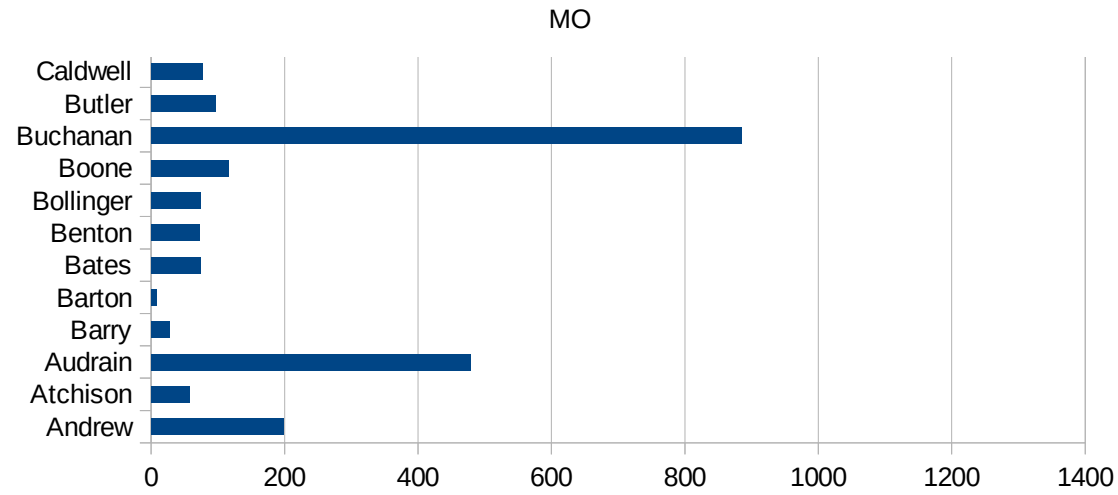

29510 St. Louis City	724.8099644
29186 Ste. Genevieve	78.2647585
29207 Stoddard	404.0265699
29209 Stone	22.04793852
29211 Sullivan	1237.743128
29213 Taney	26.85669269
29215 Texas	3.910680067
29217 Vernon	58.45674201
29219 Warren	86.42793351
29221 Washington	52.11883093
29223 Wayne	0
29225 Webster	46.02521159
29227 Worth	196.0784314
29229 Wright	76.17803896