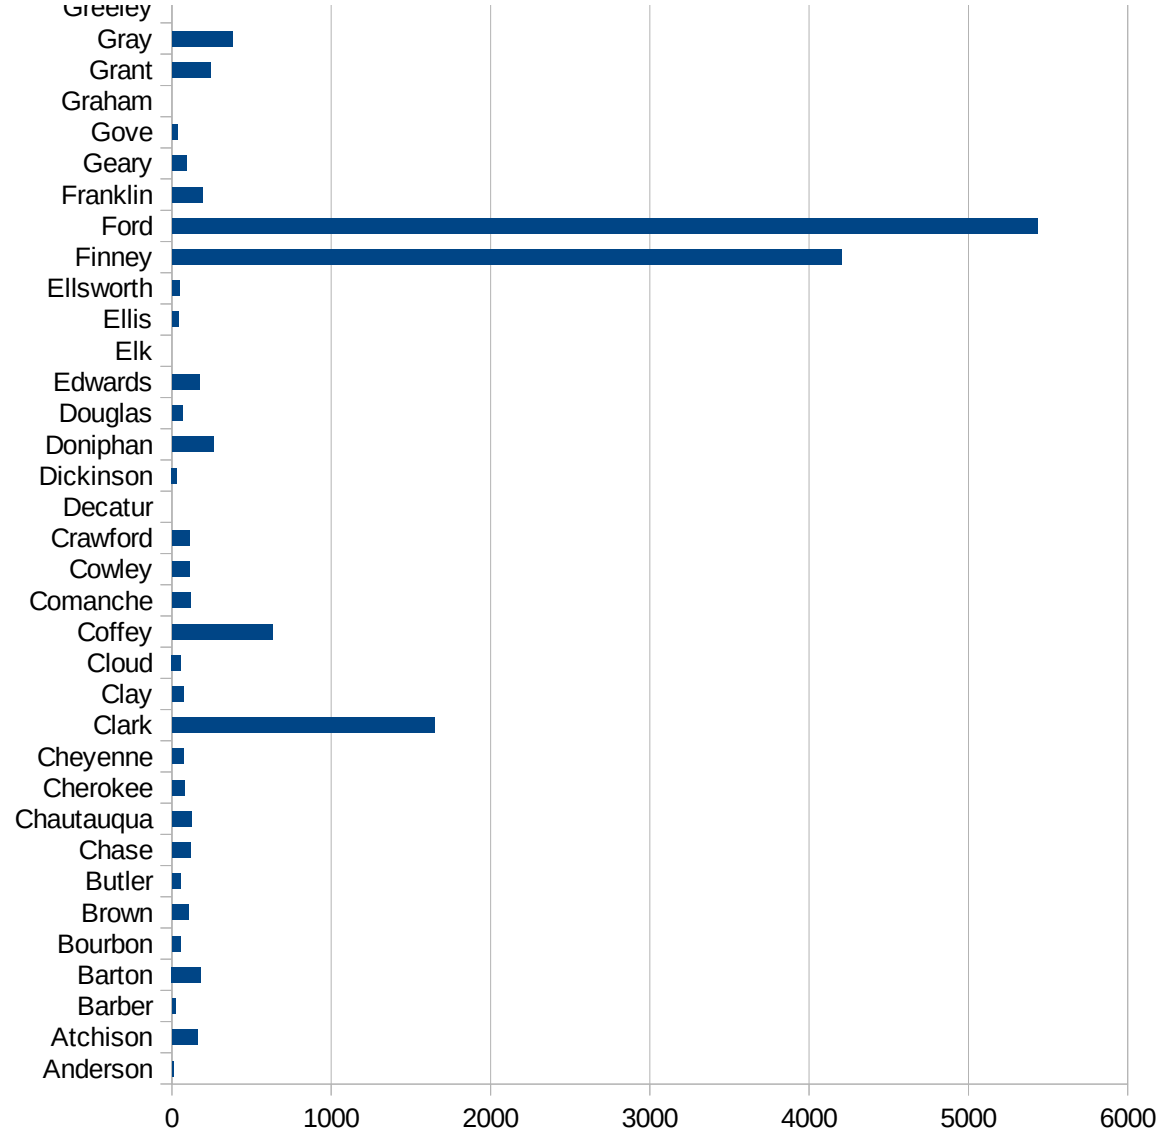

KS

20135 Ness	140.8450704
20137 Norton	55.24861878
20139 Osage	62.73132175
20141 Osborne	57.55395683
20143 Ottawa	68.94174423
20145 Pawnee	45.71776897
20147 Phillips	37.61519654
20149 Pottawatomie	131.8120031
20151 Pratt	21.32650885
20153 Rawlins	0
20155 Reno	78.59869751
20157 Republic	85.76329331
20159 Rice	41.96831392
20161 Riley	104.4733593
20163 Rooks	119.6888091
20165 Rush	0
20167 Russell	0
20169 Saline	51.4696421
20171 Scott	326.7306514
20173 Sedgwick	145.0525402
20175 Seward	4242.424242
20177 Shawnee	246.7619536
20179 Sheridan	78.9577576
20181 Sherman	118.6641804
20183 Smith	55.50929781
20185 Stafford	23.93489708
20187 Stanton	452.9441369
20189 Stevens	557.6542544
20191 Sumner	39.13724126
20193 Thomas	0
20195 Trego	35.8037952
20197 Wabaunsee	449.3404841
20199 Wallace	0
20201 Washington	18.4501845