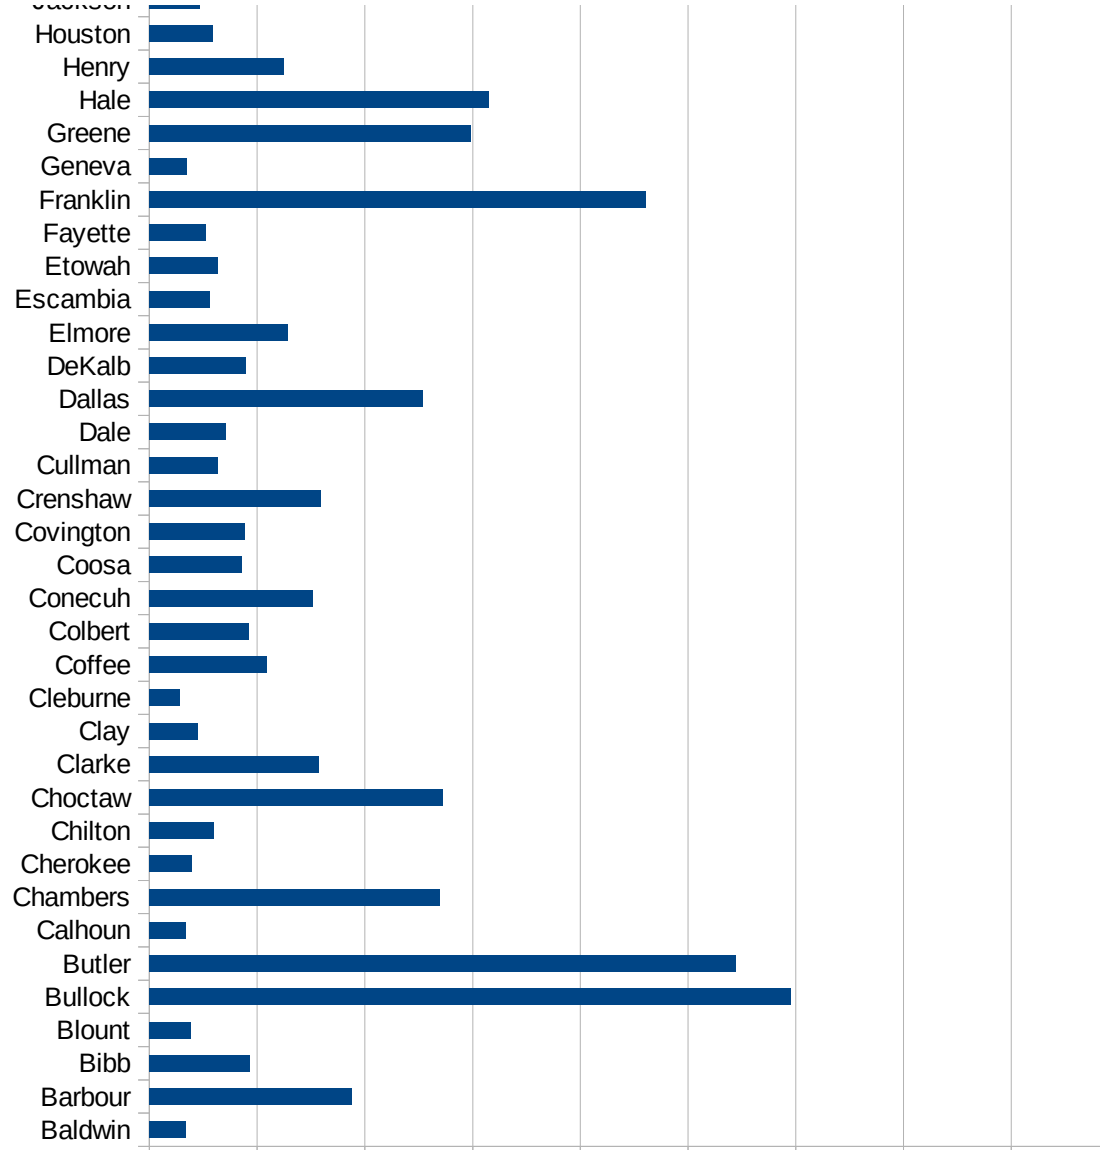

AL

This work is licensed under the Creative Commons Attribution-NoDerivatives 4.0 International License. To view a copy of this license, visit <http://creativecommons.org/licenses/by-nd/4.0/>.

AL

|                 |                |
|-----------------|----------------|
| 1067 Henry      | 621.7676797025 |
| 1069 Houston    | 293.1571207578 |
| 1071 Jackson    | 235.8125869801 |
| 1073 Jefferson  | 375.3981495526 |
| 1075 Lamar      | 310.6038717134 |
| 1077 Lauderdale | 253.2823882148 |
| 1079 Lawrence   | 194.1924325636 |
| 1081 Lee        | 414.173391647  |
| 1083 Limestone  | 223.5531432612 |
| 1085 Lowndes    | 3839.983958292 |
| 1087 Macon      | 677.9109496177 |
| 1089 Madison    | 145.1493646987 |
| 1091 Marengo    | 1096.192174552 |
| 1093 Marion     | 470.382689917  |
| 1095 Marshall   | 917.7080190201 |
| 1097 Mobile     | 651.8318723309 |
| 1099 Monroe     | 598.0918023449 |
| 1101 Montgomery | 1236.252175954 |
| 1103 Morgan     | 503.824870475  |
| 1105 Perry      | 809.6280087527 |
| 1107 Pickens    | 707.192296118  |
| 1109 Pike       | 971.8639390485 |
| 1111 Randolph   | 616.0616061606 |
| 1113 Russell    | 489.7803776328 |
| 1115 St. Clair  | 191.6788814974 |
| 1117 Shelby     | 295.3079872234 |
| 1119 Sumter     | 2072.334725396 |
| 1121 Talladega  | 196.6728466202 |
| 1123 Tallapoosa | 1153.171839889 |
| 1125 Tuscaloosa | 617.9665024819 |
| 1127 Walker     | 891.5257961733 |
| 1129 Washington | 525.0946391501 |
| 1131 Wilcox     | 2079.608544274 |
| 1133 Winston    | 511.4116652578 |