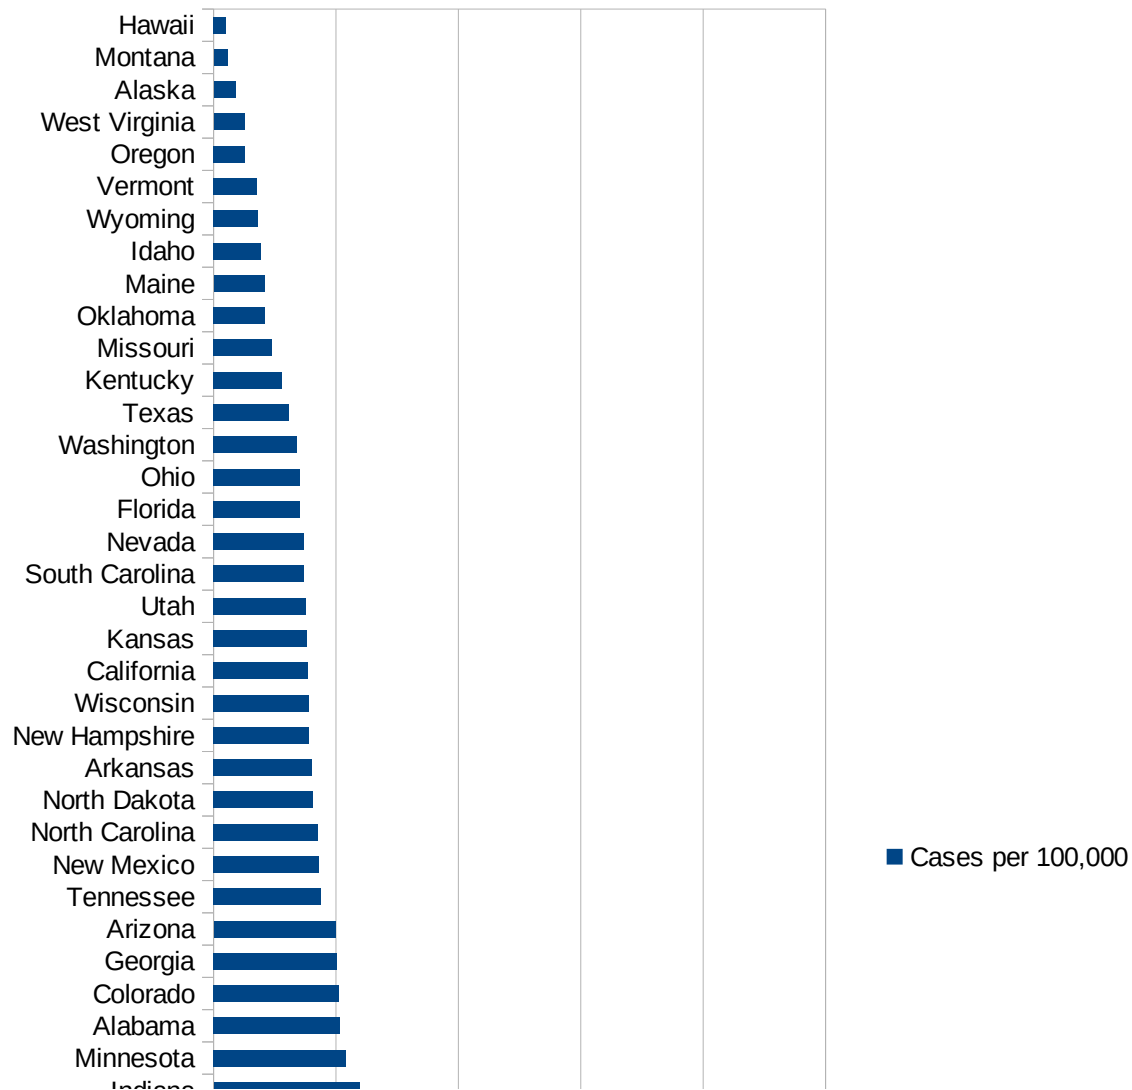

This work is licensed under the Creative Commons Attribution-NoDerivatives 4.0 International License. To view a copy of this license, visit <http://creativecommons.org/licenses/by-nd/4.0/>.

| Idx | State          | Population | Cases per 100,000 |
|-----|----------------|------------|-------------------|
| 41  | South Carolina | 5084127    | 369.67998635754   |
| 29  | Nevada         | 3034392    | 369.134904125769  |
| 10  | Florida        | 21299325   | 354.31169767117   |
| 36  | Ohio           | 11689442   | 352.009959072469  |
| 48  | Washington     | 7535591    | 342.189484540761  |
| 44  | Texas          | 28701845   | 308.422681538417  |
| 18  | Kentucky       | 4468402    | 278.26502628904   |
| 26  | Missouri       | 6126452    | 237.837495503107  |
| 37  | Oklahoma       | 3943079    | 208.745500660778  |
| 20  | Maine          | 1338404    | 208.531952982806  |
| 13  | Idaho          | 1754208    | 193.762655283752  |
| 51  | Wyoming        | 577737     | 183.474487526331  |
| 46  | Vermont        | 626299     | 178.98799135876   |
| 38  | Oregon         | 4190713    | 128.307521894246  |
| 49  | West Virginia  | 1805832    | 126.811353437086  |
| 2   | Alaska         | 737438     | 89.4990494116115  |
| 27  | Montana        | 1062305    | 56.5750890751714  |
| 12  | Hawaii         | 1420491    | 50.4051064033493  |