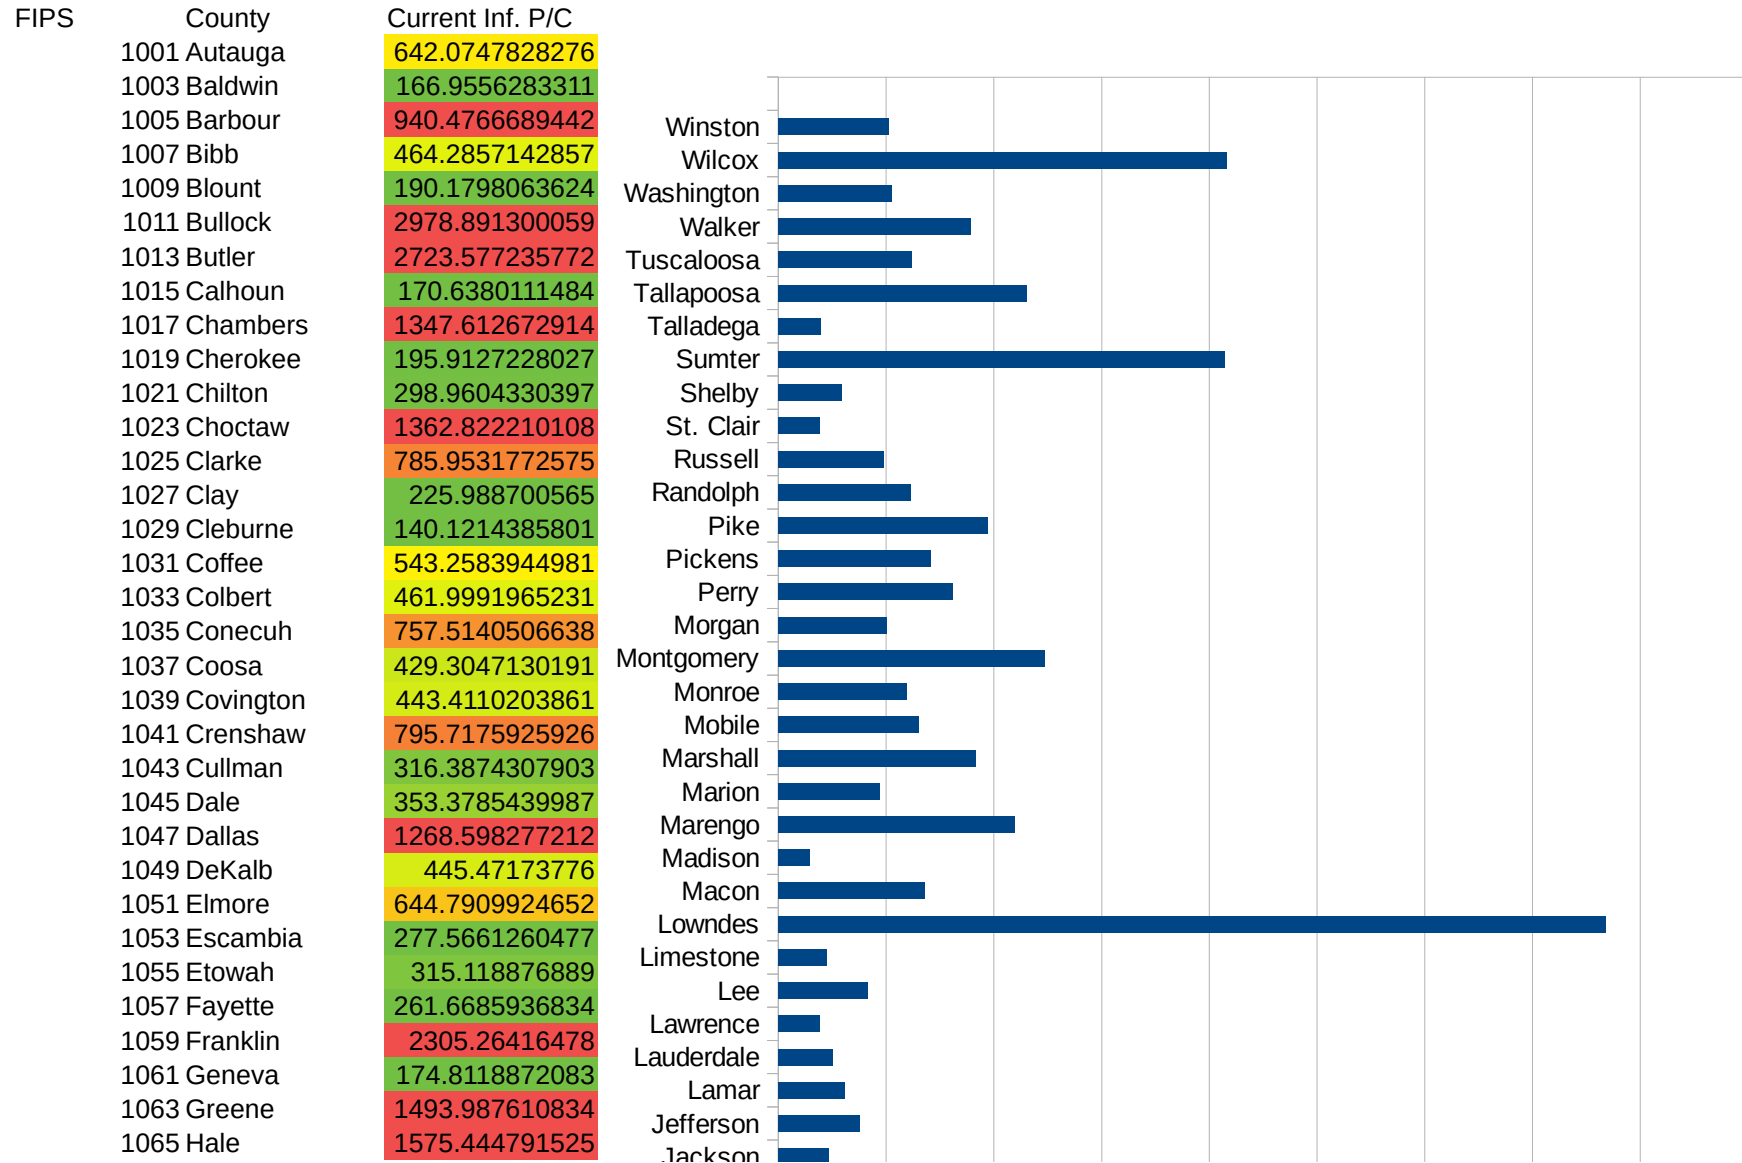

AL

This work is licensed under the Creative Commons Attribution-NoDerivatives 4.0 International License. To view a copy of this license, visit <http://creativecommons.org/licenses/by-nd/4.0/>.

AL

|                 |                |
|-----------------|----------------|
| 1067 Henry      | 621.7676797025 |
| 1069 Houston    | 293.1571207578 |
| 1071 Jackson    | 235.8125869801 |
| 1073 Jefferson  | 375.3981495526 |
| 1075 Lamar      | 310.6038717134 |
| 1077 Lauderdale | 253.2823882148 |
| 1079 Lawrence   | 194.1924325636 |
| 1081 Lee        | 414.173391647  |
| 1083 Limestone  | 223.5531432612 |
| 1085 Lowndes    | 3839.983958292 |
| 1087 Macon      | 677.9109496177 |
| 1089 Madison    | 145.1493646987 |
| 1091 Marengo    | 1096.192174552 |
| 1093 Marion     | 470.382689917  |
| 1095 Marshall   | 917.7080190201 |
| 1097 Mobile     | 651.8318723309 |
| 1099 Monroe     | 598.0918023449 |
| 1101 Montgomery | 1236.252175954 |
| 1103 Morgan     | 503.824870475  |
| 1105 Perry      | 809.6280087527 |
| 1107 Pickens    | 707.192296118  |
| 1109 Pike       | 971.8639390485 |
| 1111 Randolph   | 616.0616061606 |
| 1113 Russell    | 489.7803776328 |
| 1115 St. Clair  | 191.6788814974 |
| 1117 Shelby     | 295.3079872234 |
| 1119 Sumter     | 2072.334725396 |
| 1121 Talladega  | 196.6728466202 |
| 1123 Tallapoosa | 1153.171839889 |
| 1125 Tuscaloosa | 617.9665024819 |
| 1127 Walker     | 891.5257961733 |
| 1129 Washington | 525.0946391501 |
| 1131 Wilcox     | 2079.608544274 |
| 1133 Winston    | 511.4116652578 |