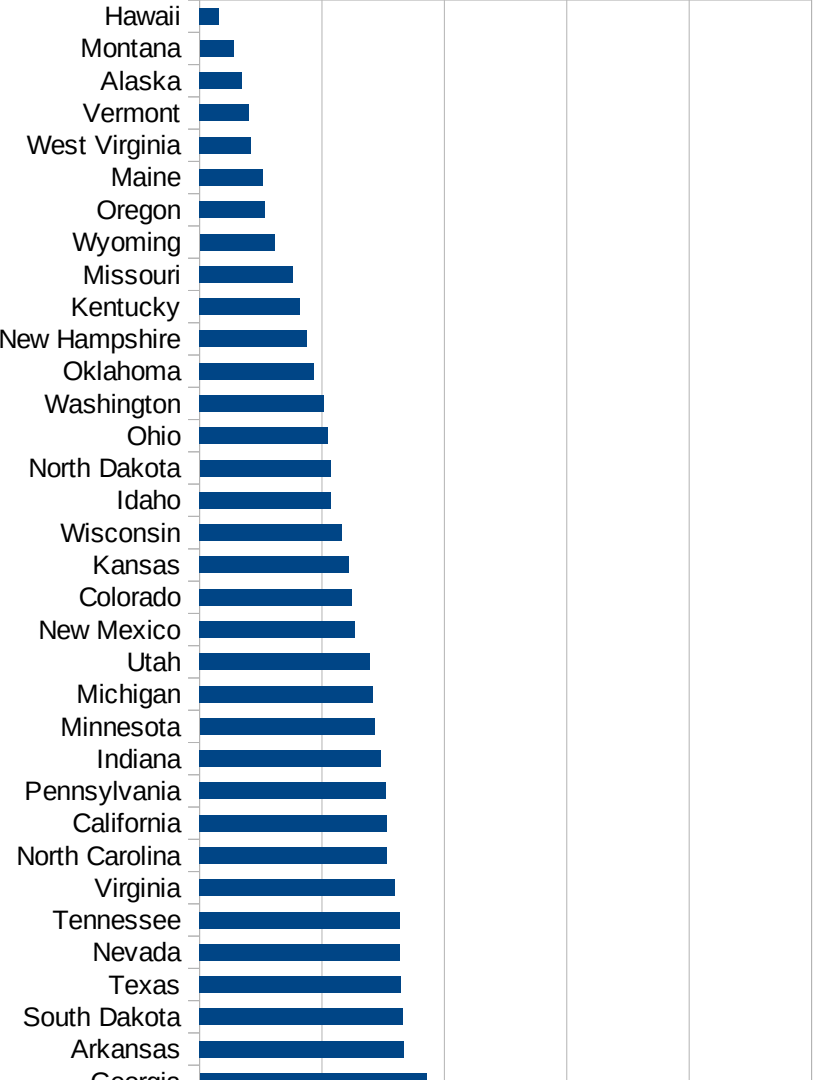

This work is licensed under the Creative Commons Attribution-NoDerivatives 4.0 International License. To view a copy of this license, visit <http://creativecommons.org/licenses/by-nd/4.0/>.

| Idx | State | Population | Cases per 100,000 |
|-----|---------------|------------|-------------------|
| 17 | Kansas | 2911505 | 610.852462901489 |
| 50 | Wisconsin | 5813568 | 583.256272223874 |
| 13 | Idaho | 1754208 | 537.450518980646 |
| 35 | North Dakota | 760077 | 535.603629632261 |
| 36 | Ohio | 11689442 | 524.670039853057 |
| 48 | Washington | 7535591 | 510.05952950472 |
| 37 | Oklahoma | 3943079 | 469.100416197596 |
| 30 | New Hampshire | 1356458 | 440.264276520172 |
| 18 | Kentucky | 4468402 | 408.221999721601 |
| 26 | Missouri | 6126452 | 382.799049107052 |
| 51 | Wyoming | 577737 | 306.194687201962 |
| 38 | Oregon | 4190713 | 266.971276725464 |
| 20 | Maine | 1338404 | 260.235325058801 |
| 49 | West Virginia | 1805832 | 211.869099672616 |
| 46 | Vermont | 626299 | 202.299540634745 |
| 2 | Alaska | 737438 | 171.946658566551 |
| 27 | Montana | 1062305 | 138.00179797704 |
| 12 | Hawaii | 1420491 | 78.2827909504531 |