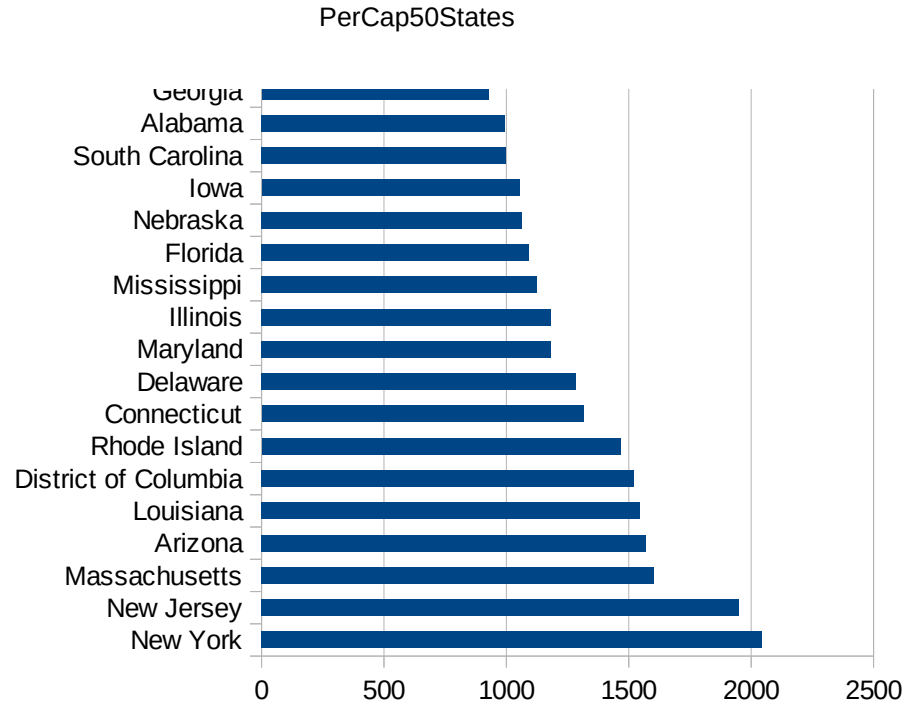

Idx	State	Population	Cases per 100,000
17	Kansas	2911505	610.852462901489
50	Wisconsin	5813568	583.256272223874
13	Idaho	1754208	537.450518980646
35	North Dakota	760077	535.603629632261
36	Ohio	11689442	524.670039853057
48	Washington	7535591	510.05952950472
37	Oklahoma	3943079	469.100416197596
30	New Hampshire	1356458	440.264276520172
18	Kentucky	4468402	408.221999721601
26	Missouri	6126452	382.799049107052
51	Wyoming	577737	306.194687201962
38	Oregon	4190713	266.971276725464
20	Maine	1338404	260.235325058801
49	West Virginia	1805832	211.869099672616
46	Vermont	626299	202.299540634745
2	Alaska	737438	171.946658566551
27	Montana	1062305	138.00179797704
12	Hawaii	1420491	78.2827909504531