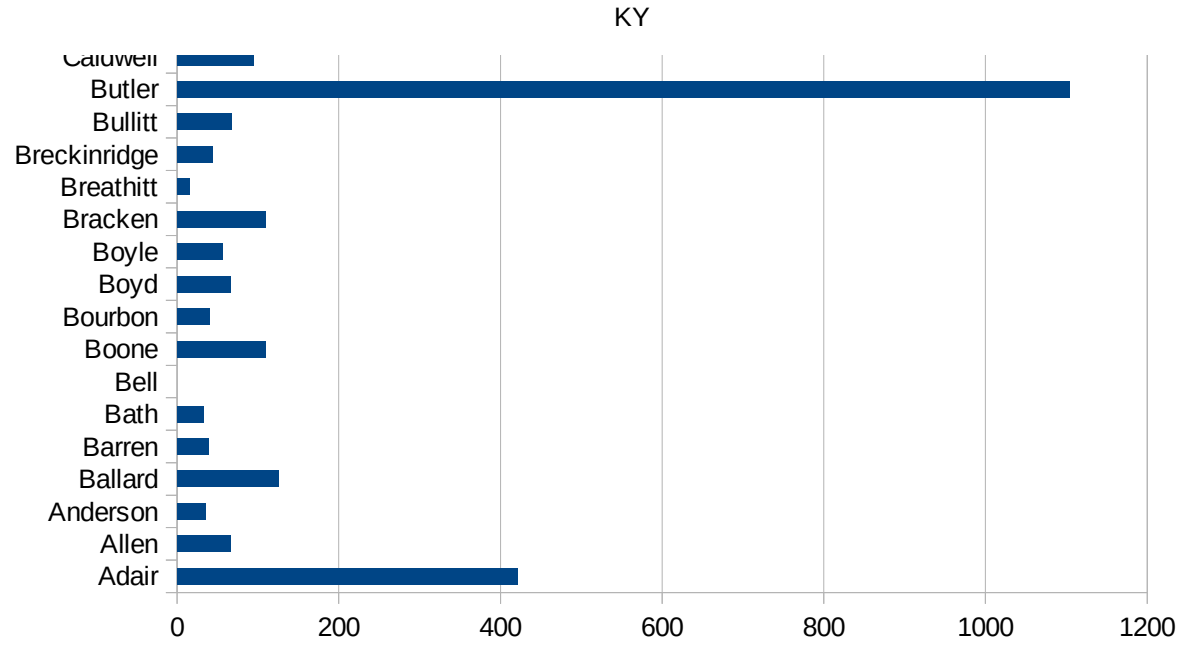

| | |
|------------------|-------------|
| 21203 Rockcastle | 59.70149254 |
| 21205 Rowan | 8.135703535 |
| 21207 Russell | 89.7817182 |
| 21209 Scott | 42.83343149 |
| 21211 Shelby | 61.83272188 |
| 21213 Simpson | 151.1144692 |
| 21215 Spencer | 69.17101203 |
| 21217 Taylor | 31.31238013 |
| 21219 Todd | 97.47380392 |
| 21221 Trigg | 61.462815 |
| 21223 Trimble | 35.23194363 |
| 21225 Union | 55.15339538 |
| 21227 Warren | 262.0672843 |
| 21229 Washington | 41.37702747 |
| 21231 Wayne | 34.1997264 |
| 21233 Webster | 167.7980322 |
| 21235 Whitley | 30.35152585 |
| 21237 Wolfe | 0 |
| 21239 Woodford | 67.84004824 |