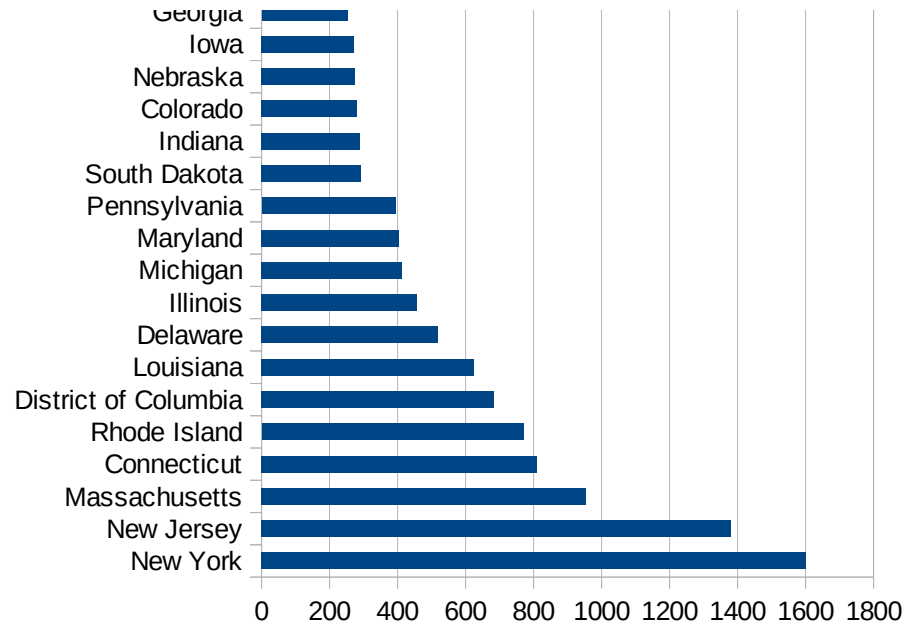

Idx	State	Population	Cases per 100,000
50	Wisconsin	5813568	131.760736263857
41	South Carolina	5084127	127.632531602771
26	Missouri	6126452	126.647527802389
13	Idaho	1754208	117.48891807585
3	Arizona	7171646	116.625946121713
34	North Carolina	10383620	111.598845104116
24	Minnesota	5611179	111.064002770184
18	Kentucky	4468402	107.935678123857
44	Texas	28701845	107.717813959347
4	Arkansas	3013825	105.978283410616
51	Wyoming	577737	100.218611582779
37	Oklahoma	3943079	97.6647944410954
20	Maine	1338404	86.1473815081246
49	West Virginia	1805832	65.6207221934266
38	Oregon	4190713	62.8771285459062
2	Alaska	737438	49.4956864170276
12	Hawaii	1420491	43.0132961067687
27	Montana	1062305	42.831390231619

PerCap50States