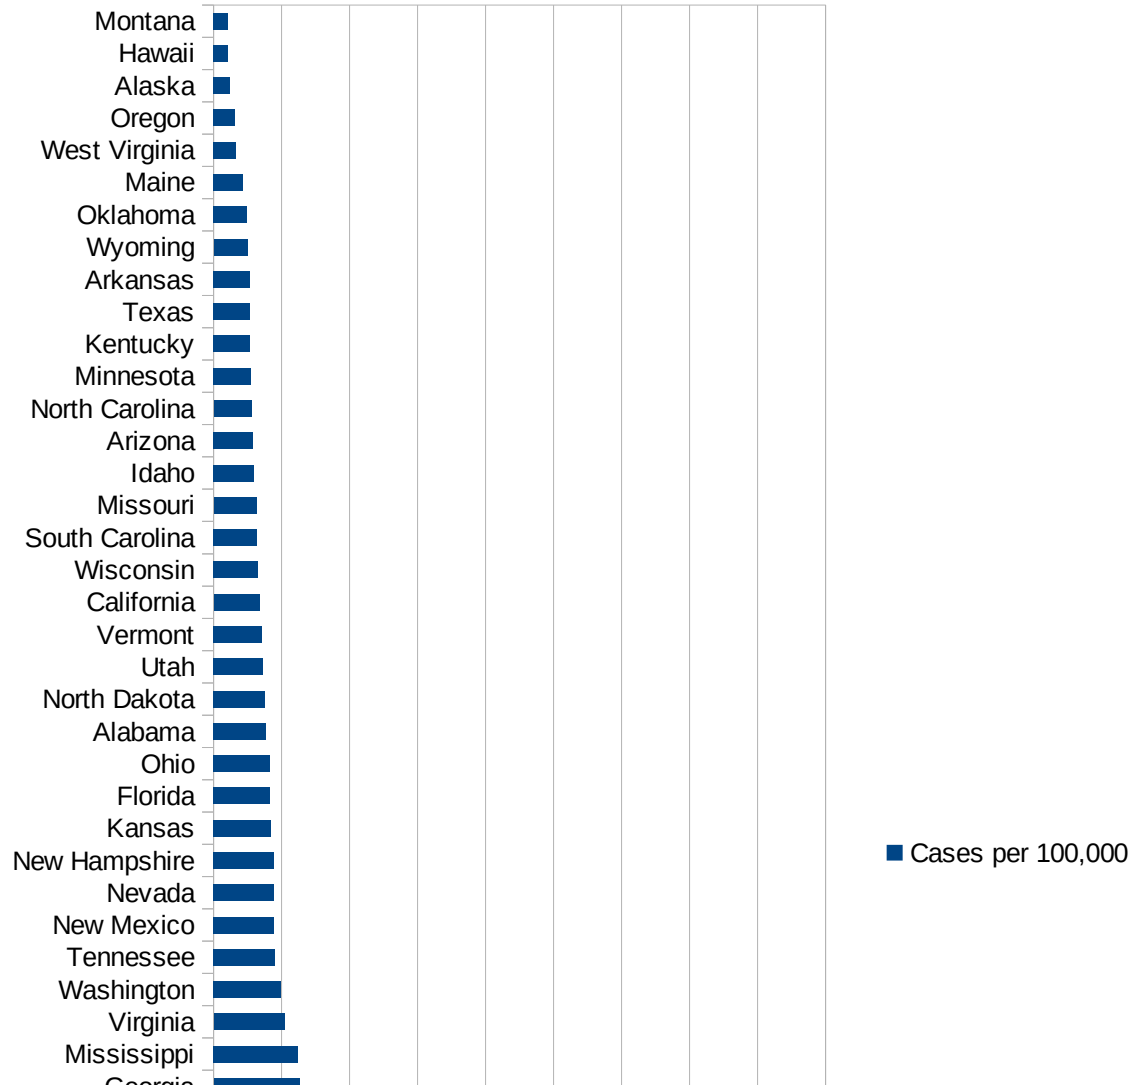

PerCap50States

| Idx | State | Population | Cases per 100,000 |
|-----|----------------------|------------|-------------------|
| 33 | New York | 19542209 | 1601.54361259774 |
| 31 | New Jersey | 8908520 | 1381.16095602861 |
| 22 | Massachusetts | 6902149 | 954.152105380513 |
| 7 | Connecticut | 3572665 | 811.019225144255 |
| 40 | Rhode Island | 1057315 | 770.536689633648 |
| 9 | District of Columbia | 702455 | 682.89071897844 |
| 19 | Louisiana | 4659978 | 623.972902876366 |
| 8 | Delaware | 967171 | 518.625972035969 |
| 14 | Illinois | 12741080 | 457.002075177301 |
| 23 | Michigan | 9995915 | 412.738603719619 |
| 21 | Maryland | 6042718 | 404.999869264129 |
| 39 | Pennsylvania | 12807060 | 394.266912156264 |
| 42 | South Dakota | 882235 | 293.345877232257 |
| 15 | Indiana | 6691878 | 288.33460502418 |
| 6 | Colorado | 5695564 | 280.902821915442 |
| 28 | Nebraska | 1929268 | 275.596754831366 |
| 16 | Iowa | 3156145 | 270.836732786358 |
| 11 | Georgia | 10519475 | 253.025935229657 |
| 25 | Mississippi | 2986530 | 249.152025929758 |
| 47 | Virginia | 8517685 | 208.24907237119 |
| 48 | Washington | 7535591 | 197.768164434614 |
| 43 | Tennessee | 6770010 | 181.284813464086 |
| 32 | New Mexico | 2095428 | 178.102039296984 |
| 29 | Nevada | 3034392 | 177.597357230048 |
| 30 | New Hampshire | 1356458 | 176.56278336668 |
| 17 | Kansas | 2911505 | 167.78264162349 |
| 10 | Florida | 21299325 | 166.455979238779 |
| 36 | Ohio | 11689442 | 165.405671203125 |
| 1 | Alabama | 4887871 | 155.711965393522 |
| 35 | North Dakota | 760077 | 151.695157201178 |
| 45 | Utah | 3161105 | 145.64527277645 |
| 46 | Vermont | 626299 | 140.98697267599 |
| 5 | California | 39557045 | 134.860933115707 |