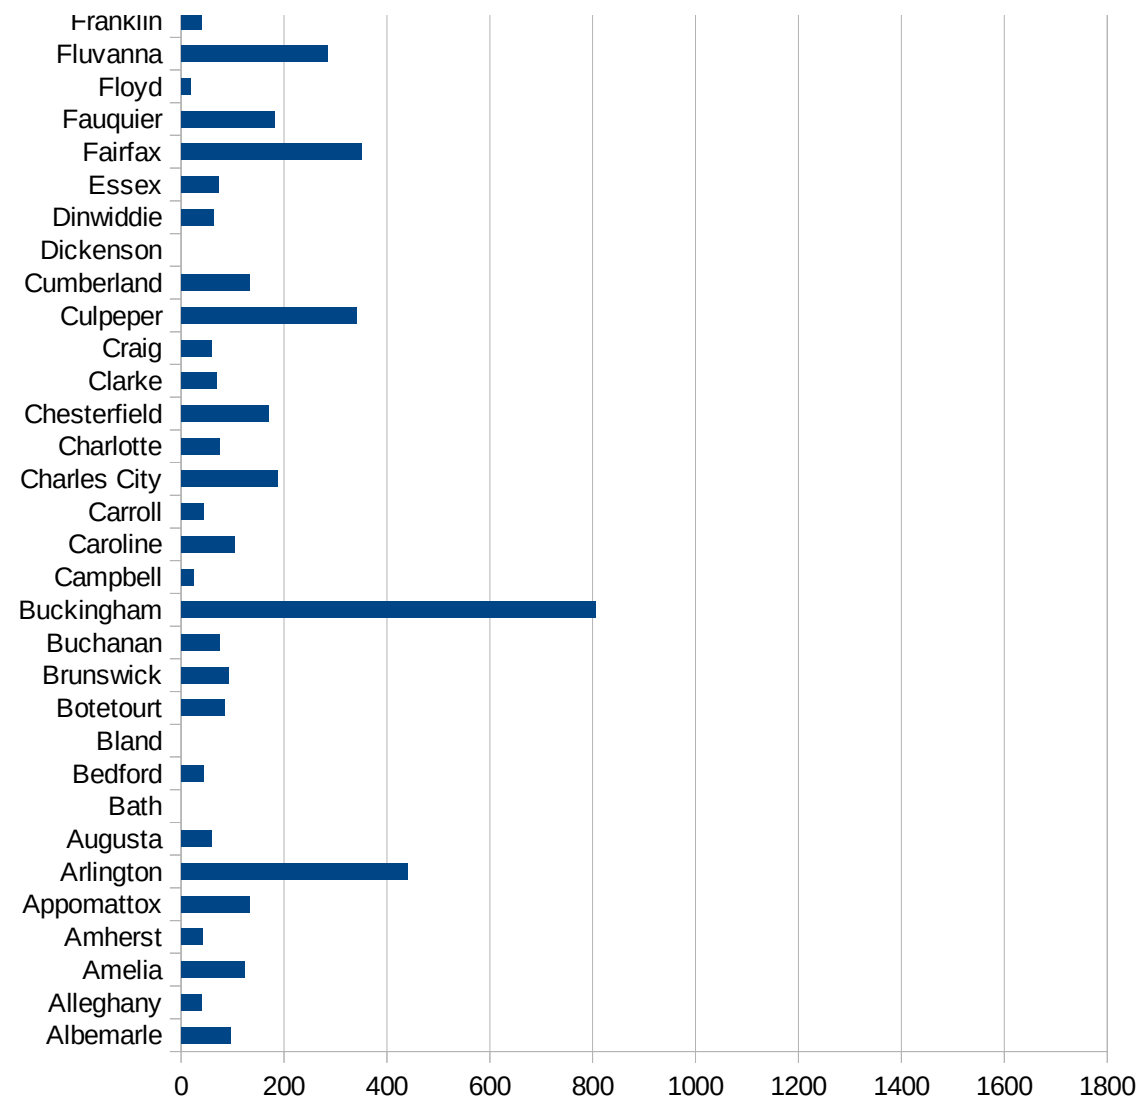

VA

51580 Covington	18.31501832
51590 Danville	90.92472907
51595 Emporia	449.1310291
51600 Fairfax City	118.0109058
51610 Falls Church	176.008665
51620 Franklin City	287.0335704
51630 Fredericksburg	126.9558057
51640 Galax	155.6904873
51650 Hampton	90.83260742
51660 Harrisonburg	869.8388022
51670 Hopewell	119.4901753
51678 Lexington	70.06726457
51680 Lynchburg	75.4937535
51683 Manassas	619.5816623
51685 Manassas Park	439.1286763
51690 Martinsville	15.50147264
51700 Newport News	68.8589567
51710 Norfolk	86.44848326
51720 Norton	50.40322581
51730 Petersburg	110.8752811
51735 Poquoson	49.22067268
51740 Portsmouth	182.8134246
51750 Radford	16.35858008
51760 Richmond City	166.970448
51770 Roanoke City	80.06405124
51775 Salem	101.3921928
51790 Staunton	52.16274777
51800 Suffolk	195.2075451
51810 Virginia Beach	91.73924729
51820 Waynesboro	61.87024925
51830 Williamsburg	140.9774436
51840 Winchester	163.6544756