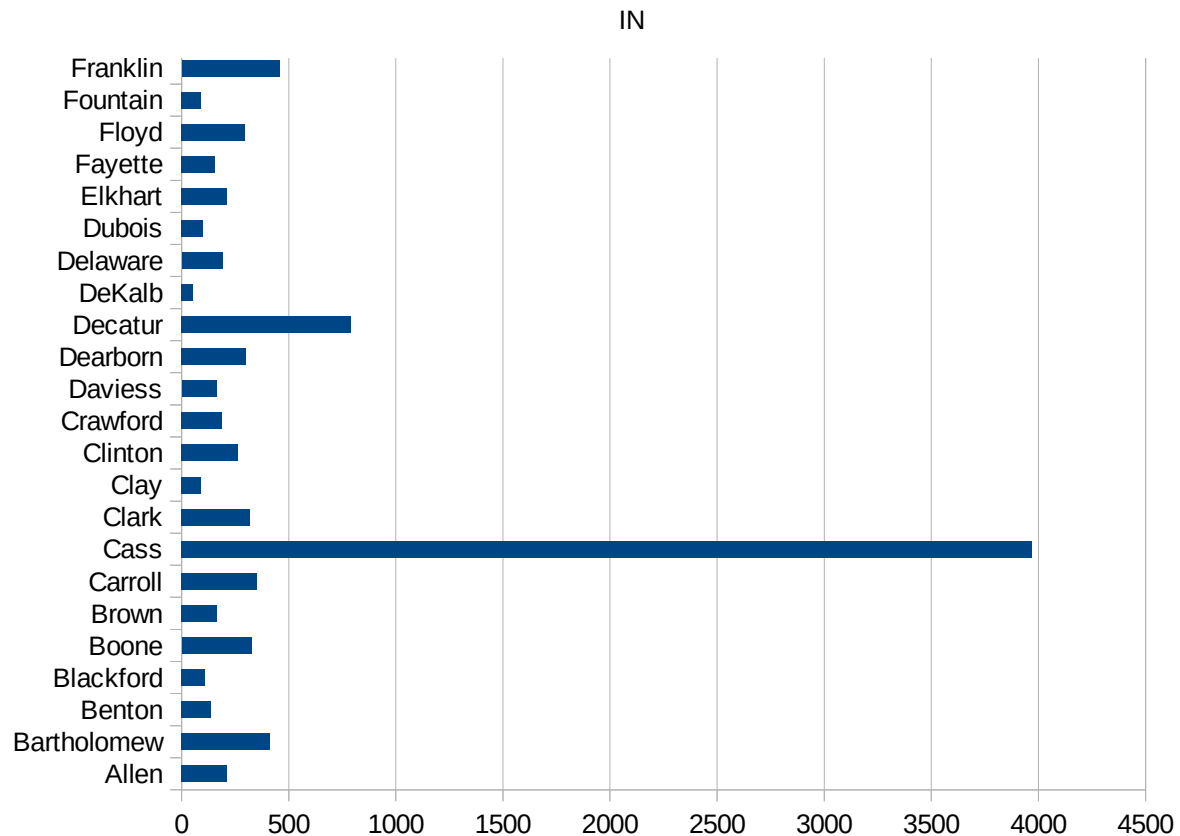

18135 Randolph	84.5036417
18137 Ripley	343.5823721
18139 Rush	222.0488507
18141 St. Joseph	289.9128784
18143 Scott	330.8484798
18145 Shelby	571.8386294
18147 Spencer	34.43695577
18149 Starke	91.56311315
18151 Steuben	179.2632857
18153 Sullivan	96.66505558
18155 Switzerland	130.6335728
18157 Tippecanoe	116.551324
18159 Tipton	138.8154416
18161 Union	113.6848089
18163 Vanderburgh	100.5669323
18165 Vermillion	45.2225596
18167 Vigo	71.70394651
18169 Wabash	204.6035806
18171 Warren	145.2257049
18173 Warrick	193.392683
18175 Washington	171.7782629
18177 Wayne	78.86435331
18179 Wells	35.45344962
18181 White	600.8370281
18183 Whitley	64.56535775