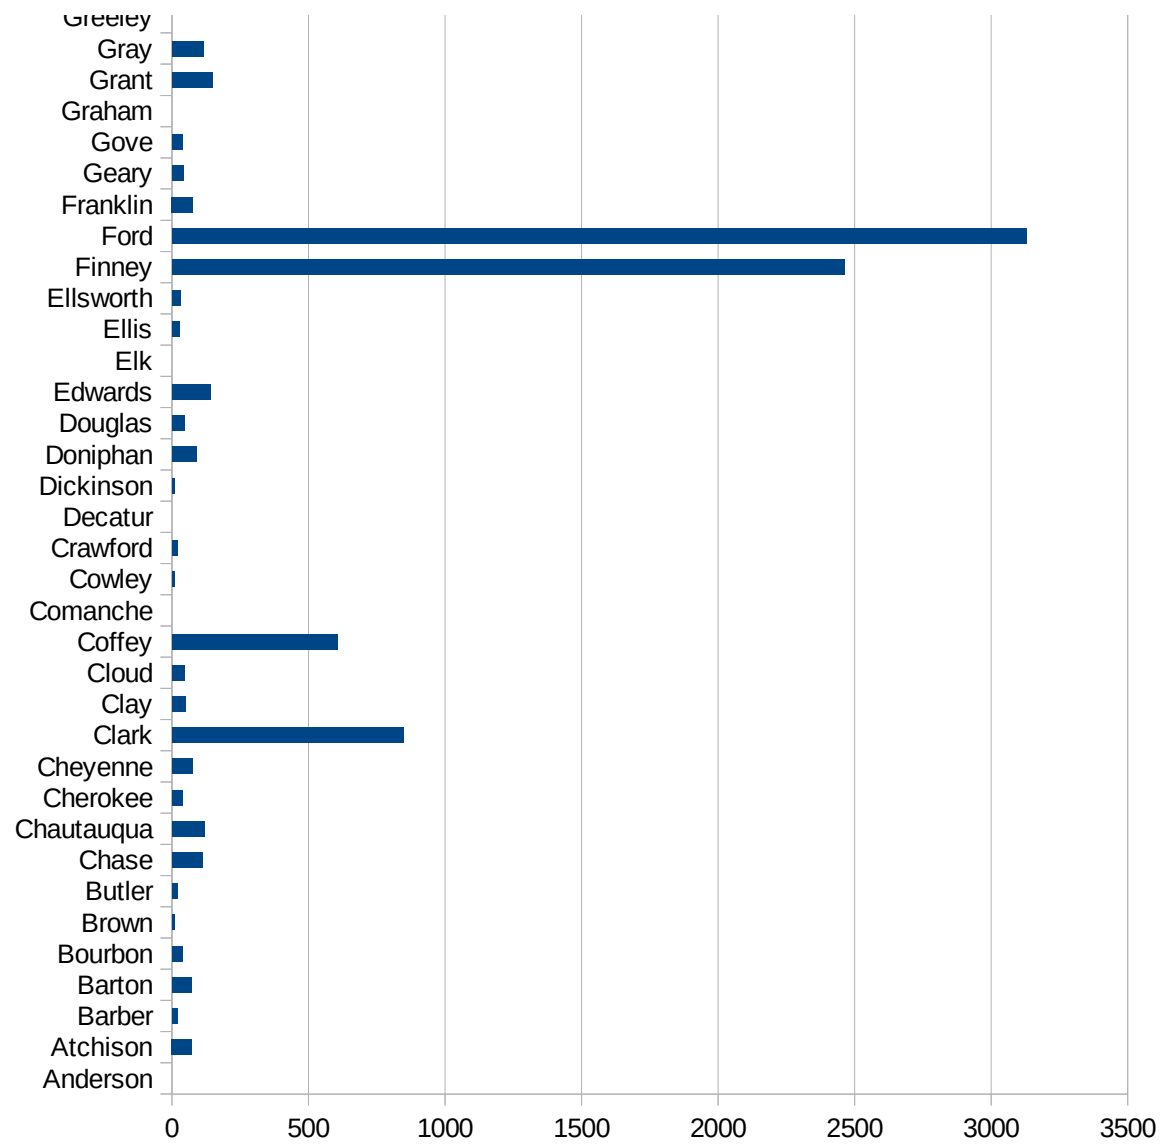

KS

20135 Ness	0
20137 Norton	36.83241252
20139 Osage	31.36566087
20141 Osborne	57.55395683
20143 Ottawa	68.94174423
20145 Pawnee	0
20147 Phillips	18.80759827
20149 Pottawatomie	65.90600157
20151 Pratt	10.66325443
20153 Rawlins	0
20155 Reno	65.7662571
20157 Republic	85.76329331
20159 Rice	31.47623544
20161 Riley	77.33742181
20163 Rooks	119.6888091
20165 Rush	0
20167 Russell	0
20169 Saline	38.60223158
20171 Scott	61.26199714
20173 Sedgwick	89.17323946
20175 Seward	3126.721763
20177 Shawnee	90.14135291
20179 Sheridan	78.9577576
20181 Sherman	84.76012884
20183 Smith	55.50929781
20185 Stafford	23.93489708
20187 Stanton	452.9441369
20189 Stevens	305.8103976
20191 Sumner	17.39432945
20193 Thomas	0
20195 Trego	0
20197 Wabaunsee	391.3610668
20199 Wallace	0
20201 Washington	0