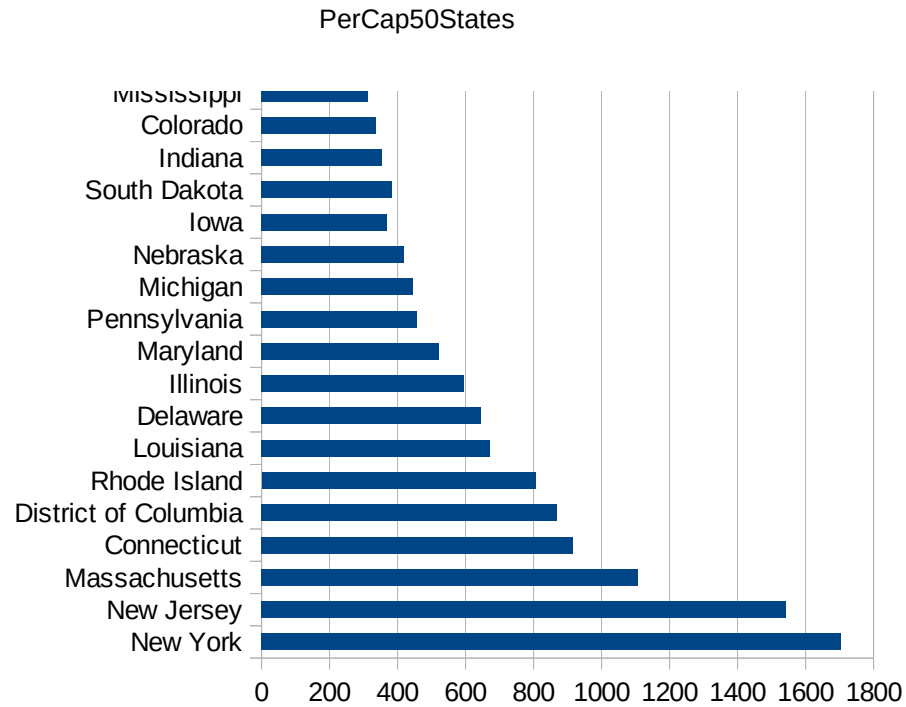

Idx	State	Population	Cases per 100,000
5	California	39557045	168.258271061451
3	Arizona	7171646	152.824051828548
26	Missouri	6126452	149.499253401479
41	South Carolina	5084127	148.127692325546
46	Vermont	626299	146.415689630672
18	Kentucky	4468402	143.362213158082
34	North Carolina	10383620	139.431142510993
44	Texas	28701845	133.768404086915
13	Idaho	1754208	125.697750779839
4	Arkansas	3013825	119.217273730227
37	Oklahoma	3943079	113.87040432109
51	Wyoming	577737	113.027207881787
20	Maine	1338404	105.125208830816
38	Oregon	4190713	75.404829679341
49	West Virginia	1805832	73.262629081775
2	Alaska	737438	51.2585464811957
12	Hawaii	1420491	43.6468798464756
27	Montana	1062305	43.1137950023769