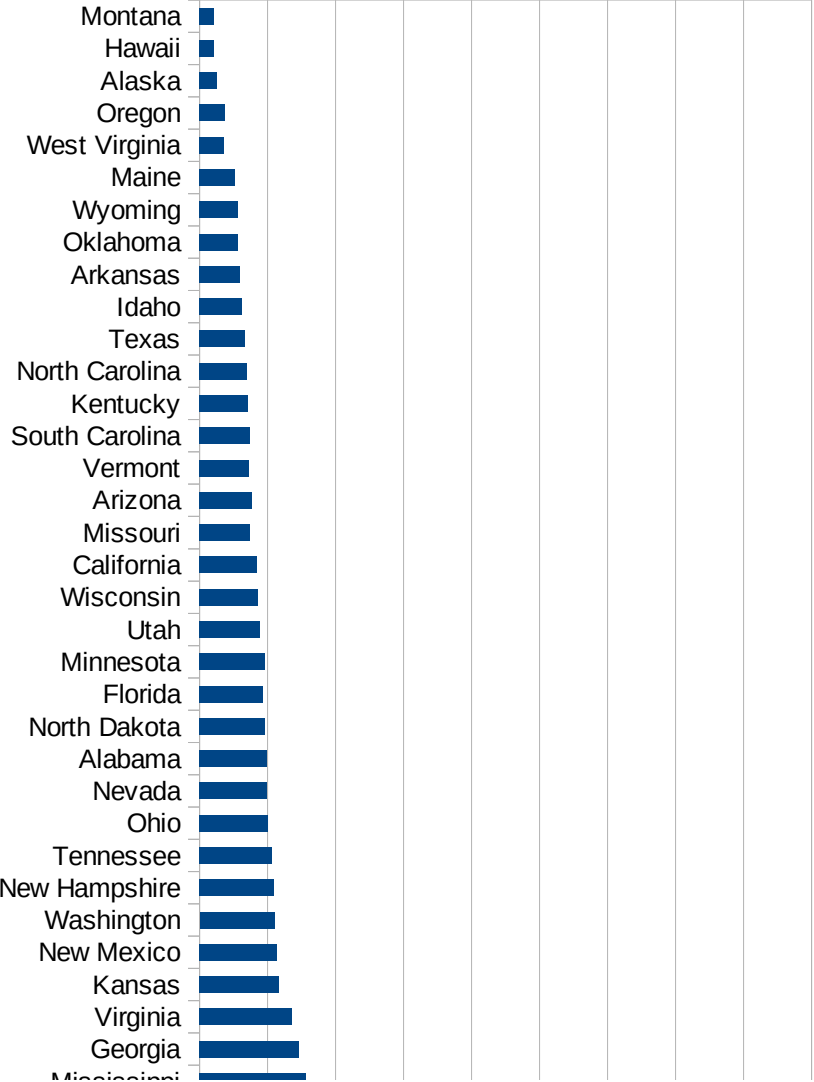

PerCap50States

| Idx | State                | Population | Cases per 100,000 |
|-----|----------------------|------------|-------------------|
| 33  | New York             | 19542209   | 1704.62817176912  |
| 31  | New Jersey           | 8908520    | 1542.31005823639  |
| 22  | Massachusetts        | 6902149    | 1107.20588616676  |
| 7   | Connecticut          | 3572665    | 916.346760751428  |
| 9   | District of Columbia | 702455     | 868.667743841242  |
| 40  | Rhode Island         | 1057315    | 805.720149624284  |
| 19  | Louisiana            | 4659978    | 672.814335174973  |
| 8   | Delaware             | 967171     | 646.2145783941    |
| 14  | Illinois             | 12741080   | 595.985583639691  |
| 21  | Maryland             | 6042718    | 521.85125964839   |
| 39  | Pennsylvania         | 12807060   | 457.24779926072   |
| 23  | Michigan             | 9995915    | 445.542003908597  |
| 28  | Nebraska             | 1929268    | 419.485525079979  |
| 42  | South Dakota         | 882235     | 384.591407051409  |
| 16  | Iowa                 | 3156145    | 369.691506568931  |
| 15  | Indiana              | 6691878    | 354.638862214762  |
| 6   | Colorado             | 5695564    | 337.034225232128  |
| 25  | Mississippi          | 2986530    | 314.009904471075  |
| 11  | Georgia              | 10519475   | 292.124844633406  |
| 47  | Virginia             | 8517685    | 272.327516220663  |
| 17  | Kansas               | 2911505    | 234.552233295152  |
| 32  | New Mexico           | 2095428    | 227.113506166759  |
| 48  | Washington           | 7535591    | 220.52683060957   |
| 30  | New Hampshire        | 1356458    | 219.616088371332  |
| 43  | Tennessee            | 6770010    | 212.244885901202  |
| 36  | Ohio                 | 11689442   | 202.721395940029  |
| 29  | Nevada               | 3034392    | 199.348007772232  |
| 1   | Alabama              | 4887871    | 197.795727424067  |
| 35  | North Dakota         | 760077     | 192.612064304011  |
| 24  | Minnesota            | 5611179    | 191.99173649602   |
| 10  | Florida              | 21299325   | 187.574019364463  |
| 45  | Utah                 | 3161105    | 178.197181049032  |
| 50  | Wisconsin            | 5813568    | 170.96213547343   |