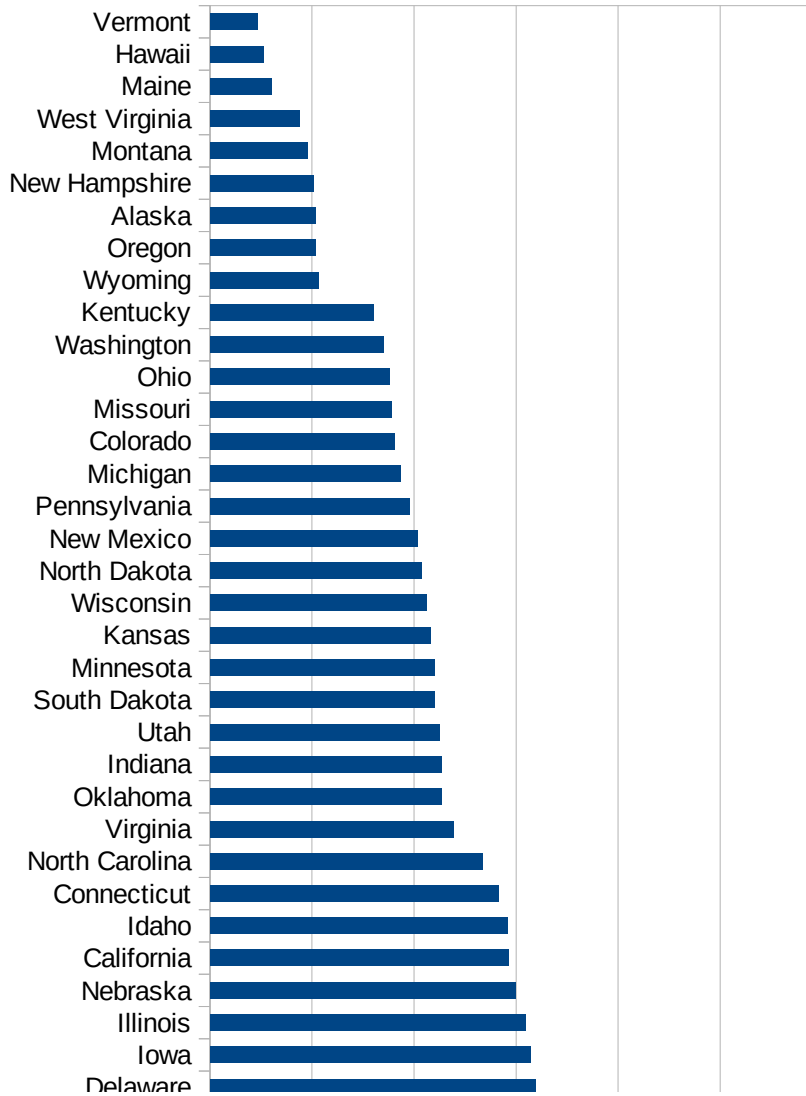

This work is licensed under the Creative Commons Attribution-NoDerivatives 4.0 International License. To view a copy of this license, visit <http://creativecommons.org/licenses/by-nd/4.0/>.

| Idx | State | Population | Cases per 100,000 |
|-----|---------------|------------|-------------------|
| 35 | North Dakota | 760077 | 1037.39489551716 |
| 32 | New Mexico | 2095428 | 1018.35997228251 |
| 39 | Pennsylvania | 12807060 | 976.149092766021 |
| 23 | Michigan | 9995915 | 933.671404768848 |
| 6 | Colorado | 5695564 | 902.842984470019 |
| 26 | Missouri | 6126452 | 890.482778613135 |
| 36 | Ohio | 11689442 | 879.648489637059 |
| 48 | Washington | 7535591 | 848.533313445488 |
| 18 | Kentucky | 4468402 | 801.024616854079 |
| 51 | Wyoming | 577737 | 531.902924687185 |
| 38 | Oregon | 4190713 | 519.577456151256 |
| 2 | Alaska | 737438 | 517.874045004461 |
| 30 | New Hampshire | 1356458 | 505.80261239198 |
| 27 | Montana | 1062305 | 480.46464998282 |
| 49 | West Virginia | 1805832 | 436.308582415197 |
| 20 | Maine | 1338404 | 302.599215184653 |
| 12 | Hawaii | 1420491 | 262.796455591764 |
| 46 | Vermont | 626299 | 233.754165342752 |