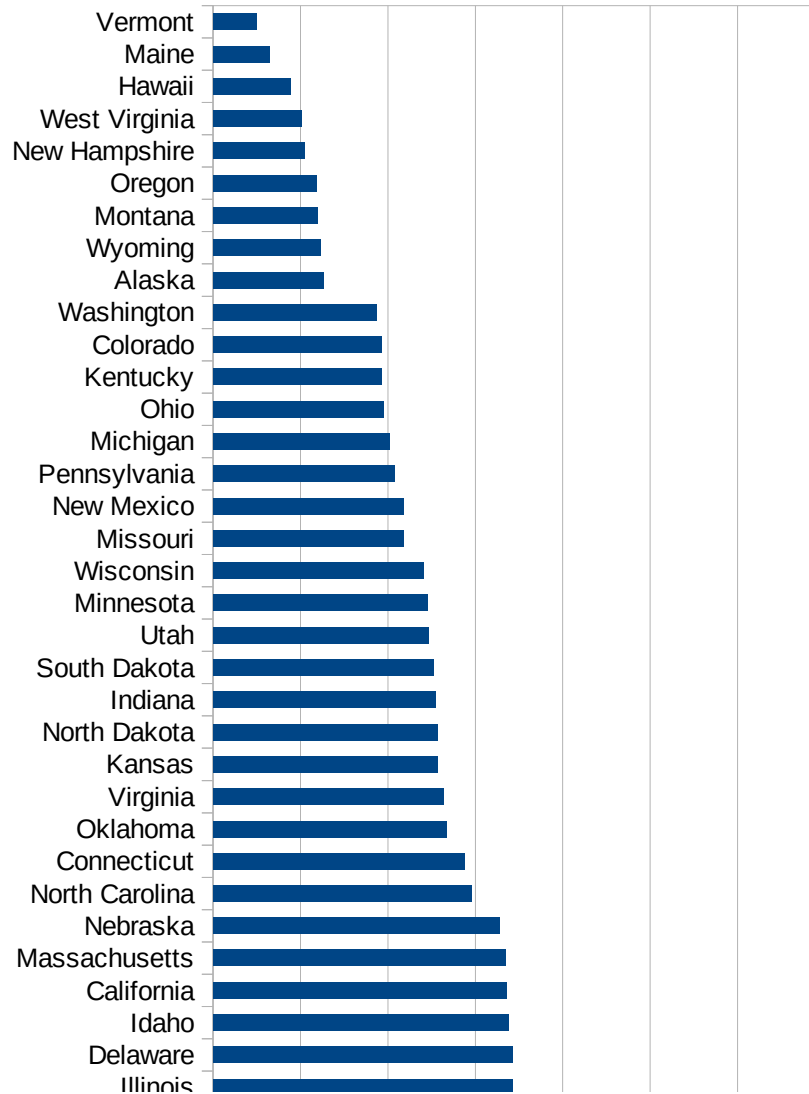

This work is licensed under the Creative Commons Attribution-NoDerivatives 4.0 International License. To view a copy of this license, visit <http://creativecommons.org/licenses/by-nd/4.0/>.

| Idx | State | Population | Cases per 100,000 |
|-----|---------------|------------|-------------------|
| 50 | Wisconsin | 5813568 | 1204.23464557394 |
| 26 | Missouri | 6126452 | 1087.43200795501 |
| 32 | New Mexico | 2095428 | 1087.41507701529 |
| 39 | Pennsylvania | 12807060 | 1039.73901894736 |
| 23 | Michigan | 9995915 | 1008.85211608942 |
| 36 | Ohio | 11689442 | 976.650553550803 |
| 18 | Kentucky | 4468402 | 963.789739598183 |
| 6 | Colorado | 5695564 | 963.275981096868 |
| 48 | Washington | 7535591 | 933.410531436751 |
| 2 | Alaska | 737438 | 634.087204619236 |
| 51 | Wyoming | 577737 | 613.254820099803 |
| 27 | Montana | 1062305 | 600.204272784182 |
| 38 | Oregon | 4190713 | 589.637133346998 |
| 30 | New Hampshire | 1356458 | 522.832258720875 |
| 49 | West Virginia | 1805832 | 508.629817170147 |
| 12 | Hawaii | 1420491 | 445.831758173758 |
| 20 | Maine | 1338404 | 322.548348630159 |
| 46 | Vermont | 626299 | 246.687285146551 |