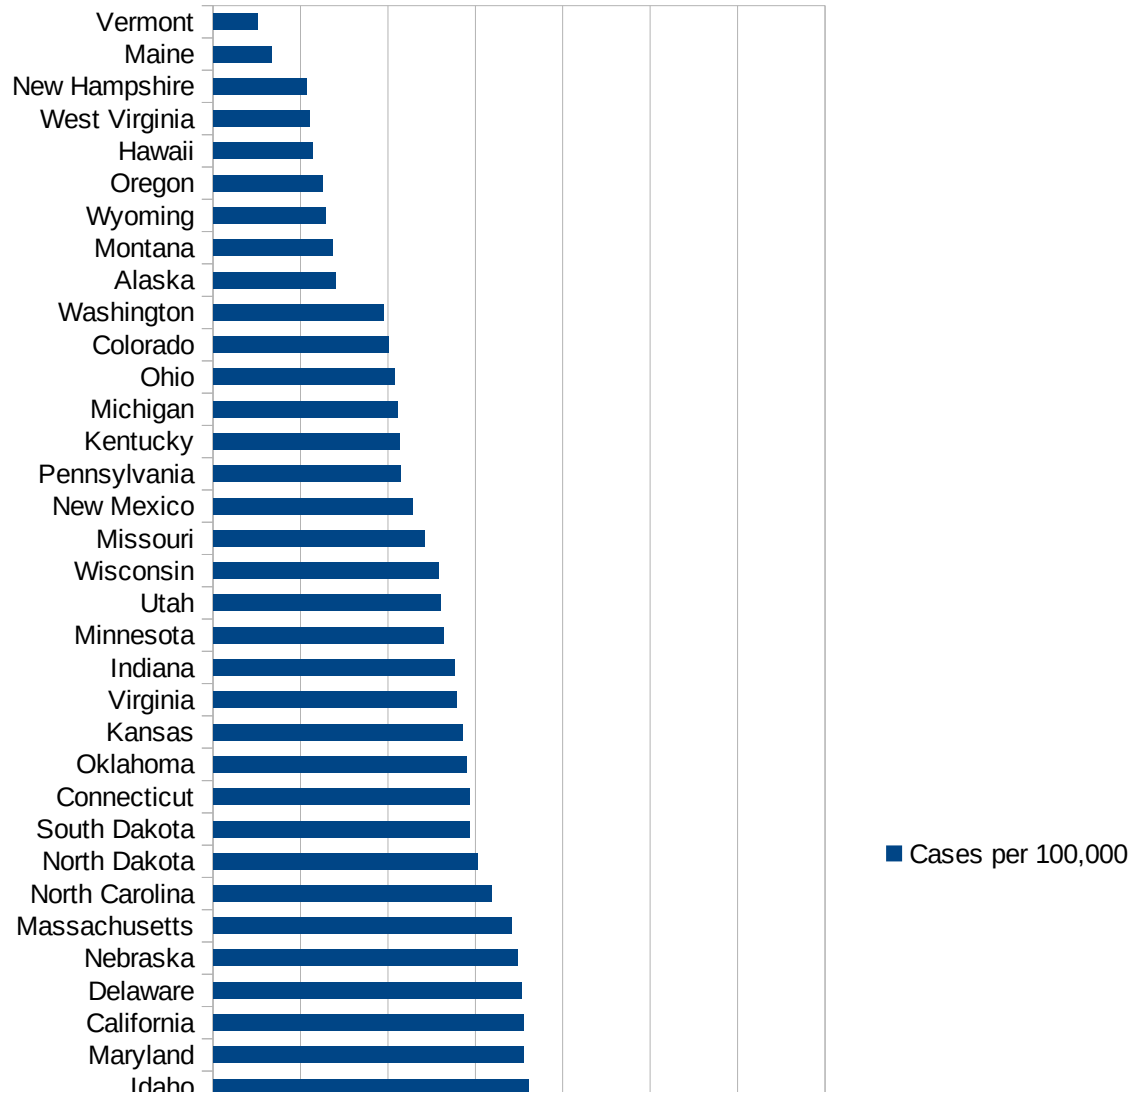

PerCap50States

| Idx | State                | Population | Cases per 100,000 |
|-----|----------------------|------------|-------------------|
| 19  | Louisiana            | 4659978    | 3134.26372399183  |
| 10  | Florida              | 21299325   | 2901.5896043654   |
| 3   | Arizona              | 7171646    | 2806.70574091359  |
| 25  | Mississippi          | 2986530    | 2746.63237938343  |
| 11  | Georgia              | 10519475   | 2368.36914389739  |
| 1   | Alabama              | 4887871    | 2358.57288377701  |
| 41  | South Carolina       | 5084127    | 2306.17763875686  |
| 29  | Nevada               | 3034392    | 2256.16861631589  |
| 33  | New York             | 19542209   | 2217.77384532117  |
| 44  | Texas                | 28701845   | 2183.66101552008  |
| 43  | Tennessee            | 6770010    | 2156.06771629584  |
| 31  | New Jersey           | 8908520    | 2143.82411444325  |
| 16  | Iowa                 | 3156145    | 2015.14822671328  |
| 9   | District of Columbia | 702455     | 1982.33338790385  |
| 4   | Arkansas             | 3013825    | 1973.47224872048  |
| 40  | Rhode Island         | 1057315    | 1873.5192445014   |
| 14  | Illinois             | 12741080   | 1815.28567436983  |
| 13  | Idaho                | 1754208    | 1805.08810813769  |
| 21  | Maryland             | 6042718    | 1775.59171220633  |
| 5   | California           | 39557045   | 1774.74834128788  |
| 8   | Delaware             | 967171     | 1765.04465084251  |
| 28  | Nebraska             | 1929268    | 1743.20001161062  |
| 22  | Massachusetts        | 6902149    | 1707.96081046642  |
| 34  | North Carolina       | 10383620   | 1589.77312343865  |
| 35  | North Dakota         | 760077     | 1510.89955359786  |
| 42  | South Dakota         | 882235     | 1466.95608312978  |
| 7   | Connecticut          | 3572665    | 1466.44031836178  |
| 37  | Oklahoma             | 3943079    | 1451.91105732348  |
| 17  | Kansas               | 2911505    | 1428.64257488825  |
| 47  | Virginia             | 8517685    | 1394.67472675968  |
| 15  | Indiana              | 6691878    | 1381.28638926173  |
| 24  | Minnesota            | 5611179    | 1320.79194051731  |
| 45  | Utah                 | 3161105    | 1301.12729567667  |