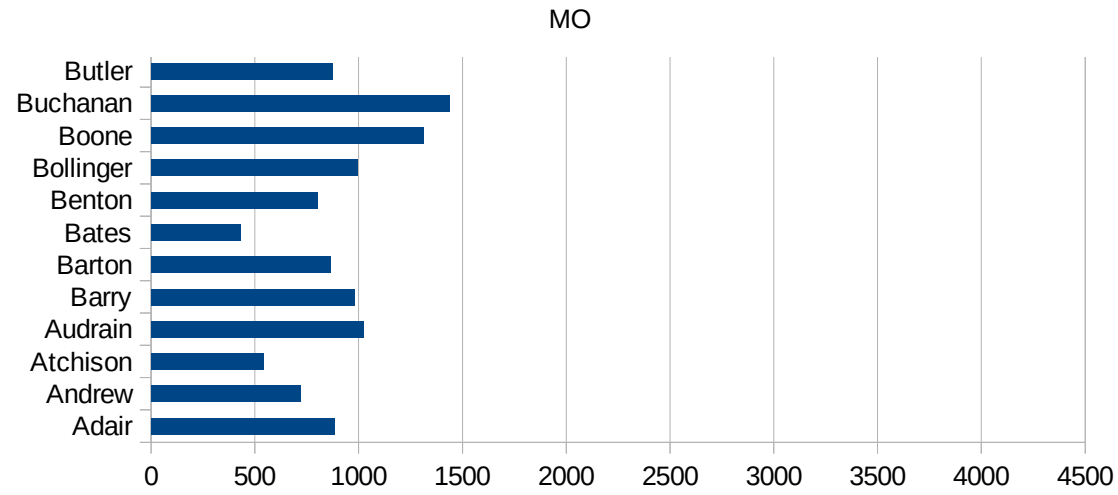

29510 St. Louis City	2009.655327
29186 Ste. Genevieve	586.9856887
29207 Stoddard	992.9466548
29209 Stone	840.9713692
29211 Sullivan	2780.903392
29213 Taney	1611.401561
29215 Texas	375.4252865
29217 Vernon	389.7116134
29219 Warren	919.0170263
29221 Washington	914.0841118
29223 Wayne	624.9047401
29225 Webster	547.1886267
29227 Worth	539.2156863
29229 Wright	478.8333877