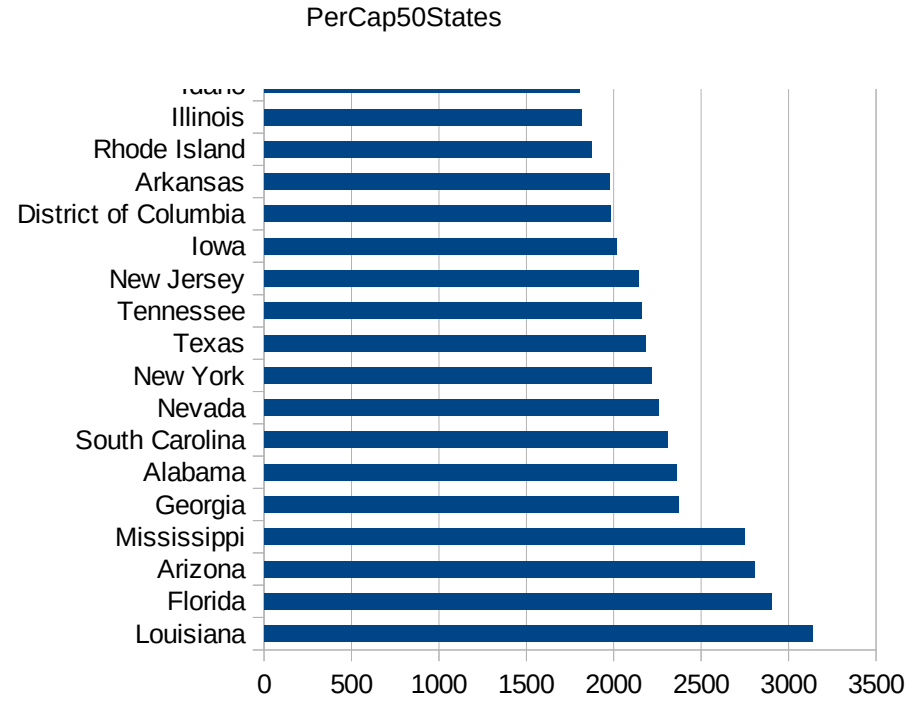

Idx	State	Population	Cases per 100,000
50	Wisconsin	5813568	1286.64530973062
26	Missouri	6126452	1208.83996153075
32	New Mexico	2095428	1138.57407651325
39	Pennsylvania	12807060	1074.22000053096
18	Kentucky	4468402	1064.74305579489
23	Michigan	9995915	1056.8917402759
36	Ohio	11689442	1037.85963436065
6	Colorado	5695564	1001.13000222629
48	Washington	7535591	976.857687738095
2	Alaska	737438	702.43193326083
27	Montana	1062305	682.57233092191
51	Wyoming	577737	644.237776012269
38	Oregon	4190713	627.411135050289
12	Hawaii	1420491	571.281338635725
49	West Virginia	1805832	552.100084614737
30	New Hampshire	1356458	533.964192035434
20	Maine	1338404	335.399475793557
46	Vermont	626299	254.990028724299