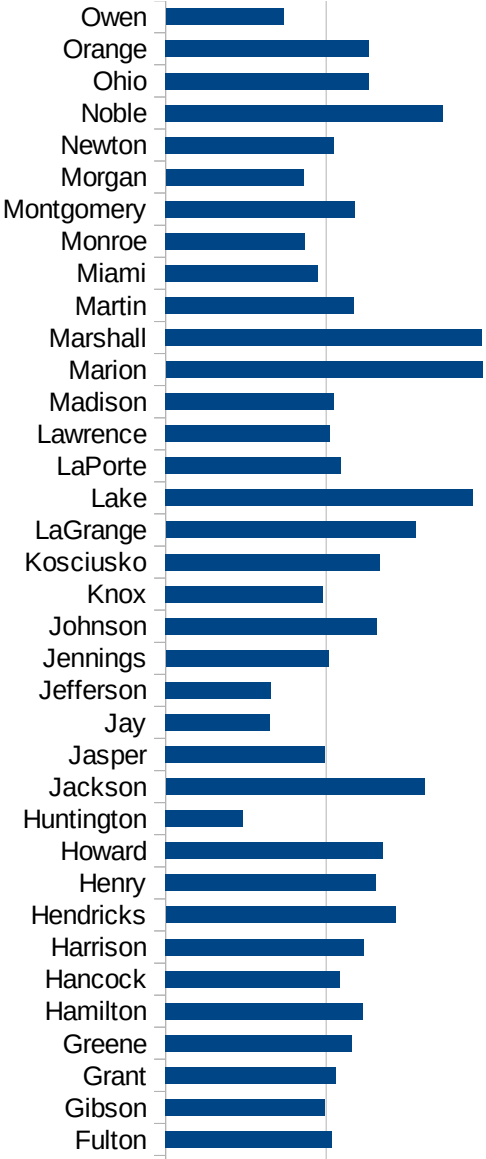

|                   |             |
|-------------------|-------------|
| 18135 Randolph    | 732.3648948 |
| 18137 Ripley      | 869.473758  |
| 18139 Rush        | 810.1782392 |
| 18141 St. Joseph  | 1954.788364 |
| 18143 Scott       | 1335.957785 |
| 18145 Shelby      | 1410.535286 |
| 18147 Spencer     | 811.7282432 |
| 18149 Starke      | 933.0717244 |
| 18151 Steuben     | 855.8376222 |
| 18153 Sullivan    | 1440.309328 |
| 18155 Switzerland | 597.1820472 |
| 18157 Tippecanoe  | 846.4216153 |
| 18159 Tipton      | 1262.559492 |
| 18161 Union       | 923.689072  |
| 18163 Vanderburgh | 1463.746173 |
| 18165 Vermillion  | 652.4969313 |
| 18167 Vigo        | 1306.501779 |
| 18169 Wabash      | 696.9309463 |
| 18171 Warren      | 459.881399  |
| 18173 Warrick     | 1275.432736 |
| 18175 Washington  | 848.155173  |
| 18177 Wayne       | 887.2239748 |
| 18179 Wells       | 769.3398568 |
| 18181 White       | 1868.810343 |
| 18183 Whitley     | 642.7187885 |