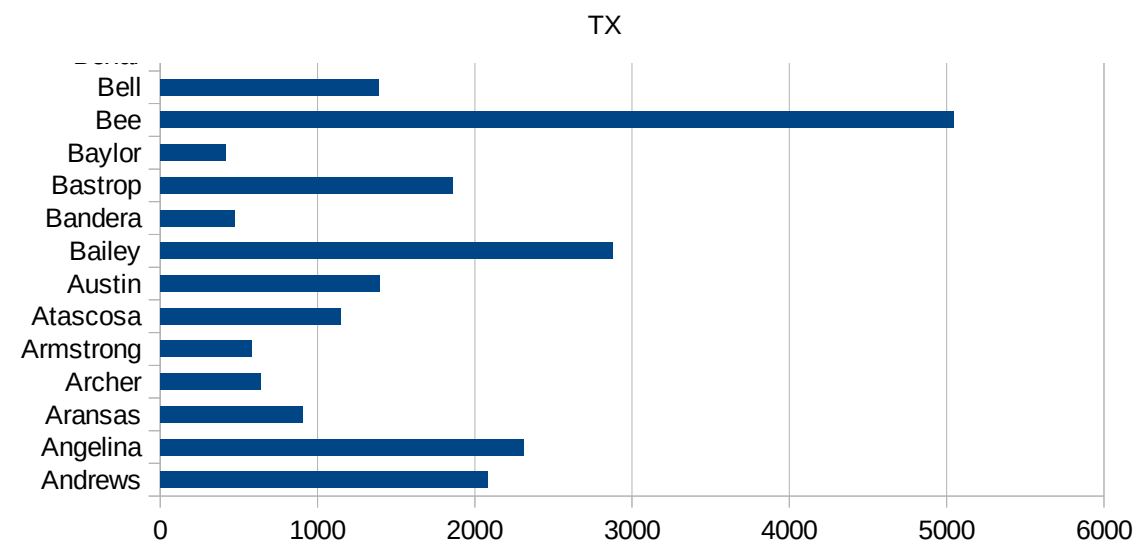

48475 Ward	930.0341297
48477 Washington	1637.80335
48479 Webb	4219.491863
48481 Wharton	2919.339725
48483 Wheeler	809.0926604
48485 Wichita	1031.318149
48487 Wilbarger	865.8346334
48489 Willacy	4141.29677
48491 Williamson	1412.693063
48493 Wilson	1077.174259
48495 Winkler	1243.523316
48497 Wise	973.5744089
48499 Wood	912.9384653
48501 Yoakum	1897.33442
48503 Young	1252.424494
48505 Zapata	1980.267794
48507 Zavala	2219.811399