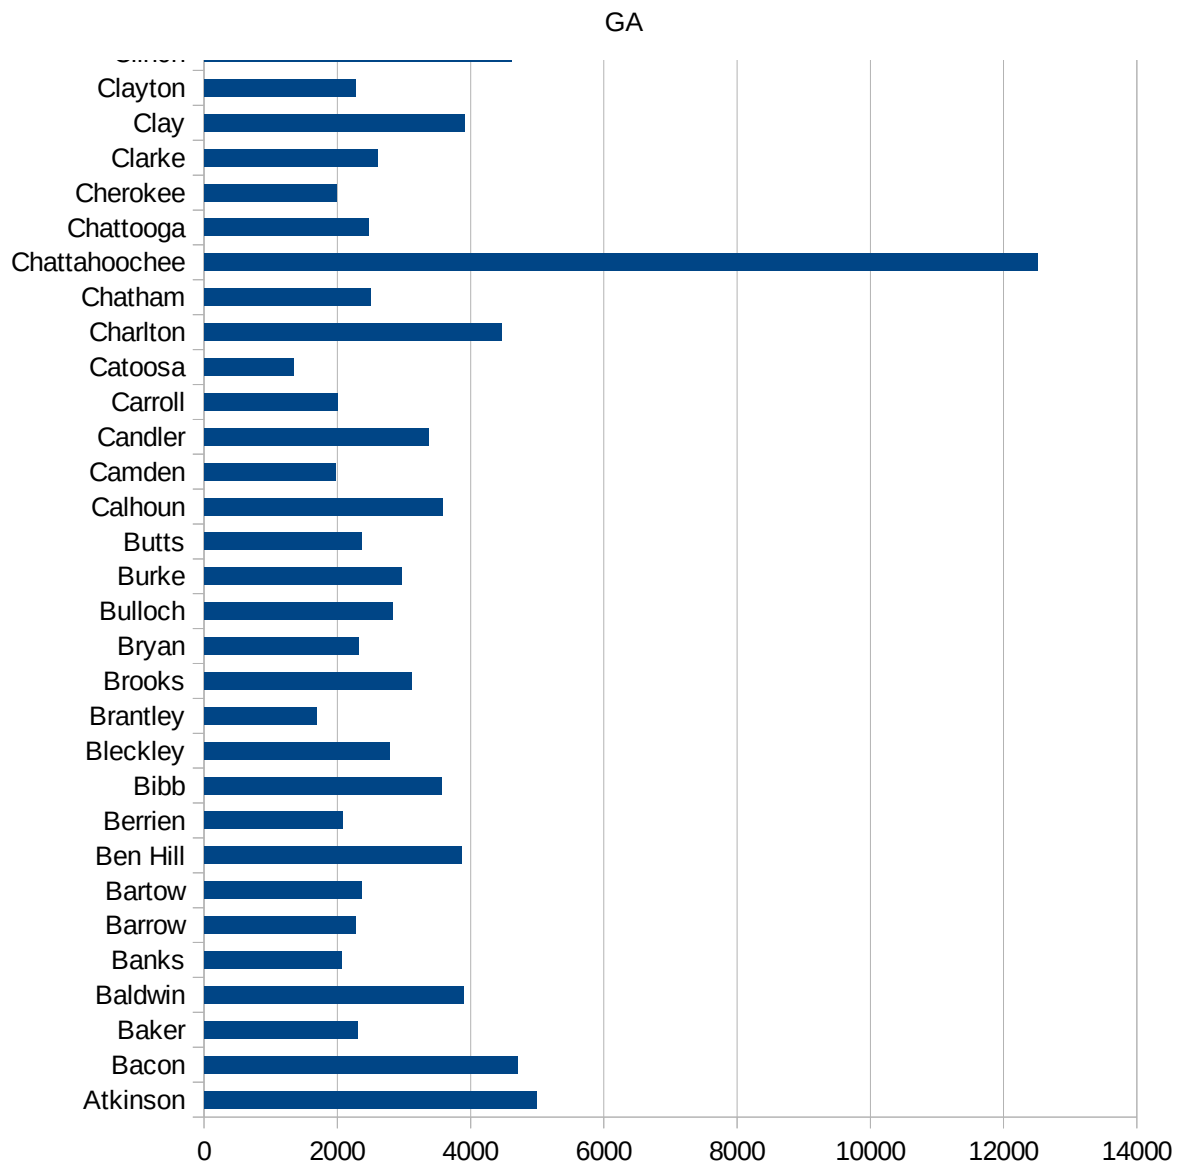

13275 Thomas	3208.243341
13277 Tift	3813.068448
13279 Toombs	4150.704802
13281 Towns	1864.664192
13283 Treutlen	3260.390659
13285 Troup	3751.035211
13287 Turner	3551.56724
13289 Twiggs	2039.570103
13291 Union	2120.744969
13293 Upson	2555.788671
13295 Walker	1560.293906
13297 Walton	1657.700822
13299 Ware	3792.040359
13301 Warren	2304.322986
13303 Washington	3036.397528
13305 Wayne	3301.127214
13307 Webster	1531.980084
13309 Wheeler	1929.17883
13311 White	1868.535202
13313 Whitfield	3905.36411
13315 Wilcox	2553.33636
13317 Wilkes	2318.752531
13319 Wilkinson	3209.384683
13321 Worth	2507.512685